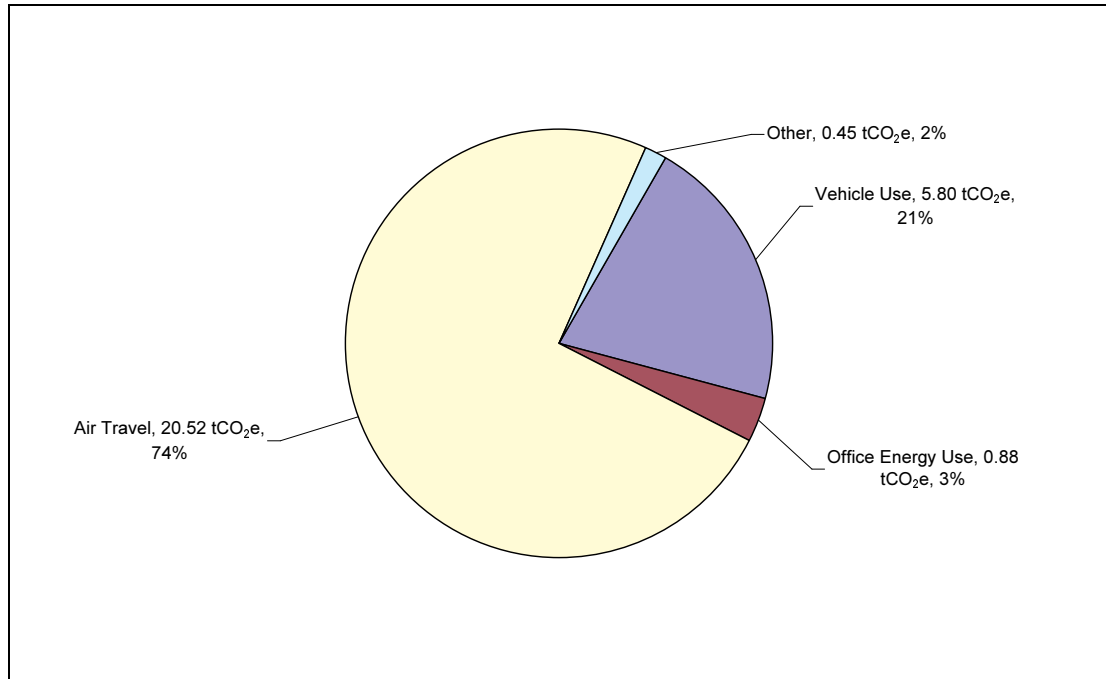

Summary of carboNZero certification: WA$TED!2

GHG emissions reduction commitments – WA$TED!2 has developed a GHG emissions reduction plan. Some projects in this plan include:

- Implementing a number of environmental initiatives in the production office (including reducing energy use and waste)
- Use of an alternative fuel (hybrid) vehicle during production
- Developing an environmental statement for production contracts
- Development of a purchasing policy for all good and services

Offset – 28 tonnes CO₂e from EBEX21¹ and <PRE² landfill gas and windpower projects>. Carbon credits were not required to offset emissions from purchased some courier services these services were purchased from Urgent Couriers. The total emissions from this activity was 0.05 tCO₂e.

Verified by – AssureQuality.

Certification Period – 1/08/07 to 29/02/08.

Certification status – carboNZero certified “event” covering the production of WA$TED!2.

¹ EBEX21 – Emissions Biodiversity Exchange in the 21st Century project creates carbon credits through the regeneration of native forest on private land – see www.ebex21.co.nz

² PRE - Projects to Reduce Emissions is a New Zealand government scheme that awards emission units to eligible initiatives that reduce greenhouse gas emissions – see www.mfe.govt.nz