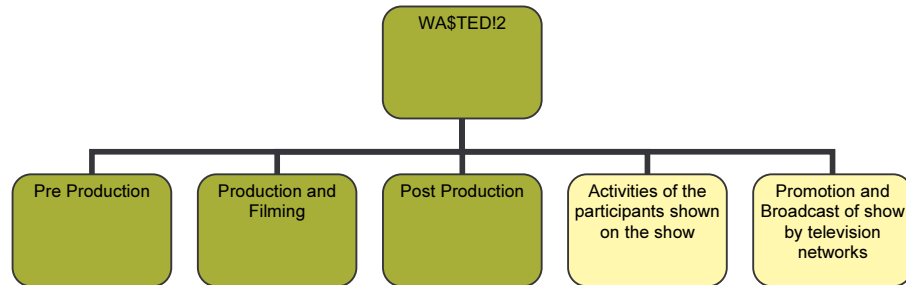

Summary of carboNZero certification: WA\$TED!2

Introduction – WA\$TED! is a prime-time half hour factual entertainment series that seeks to prove that individuals and households do not have to be extreme to be green. It takes NZ households through the steps to reduce their environmental footprint – saving them money at the same time. The show is produced by Fumes (NZ) Ltd. More information is available at www.wastedtv.co.nz. WA\$TED! 2 is the second series

The WA\$TED! production team considered it very important to ‘walk the talk’ and reduce their environmental impact wherever possible.

Boundary – the diagram below shows the organisational structure used for describing WA\$TED!2 greenhouse gas (GHG) emissions inventory, and what business units were included in the carboNZero certification. Yellow business units were excluded from the certification.

Consolidation approach – Operational Control

GHG emissions profile – the diagram below shows the operational GHG emissions for WA\$TED!2 by emissions source . WA\$TED!2’s total emissions for this period were 27.66 tonnes carbon dioxide equivalents (CO₂e) all comprising of operational emissions.