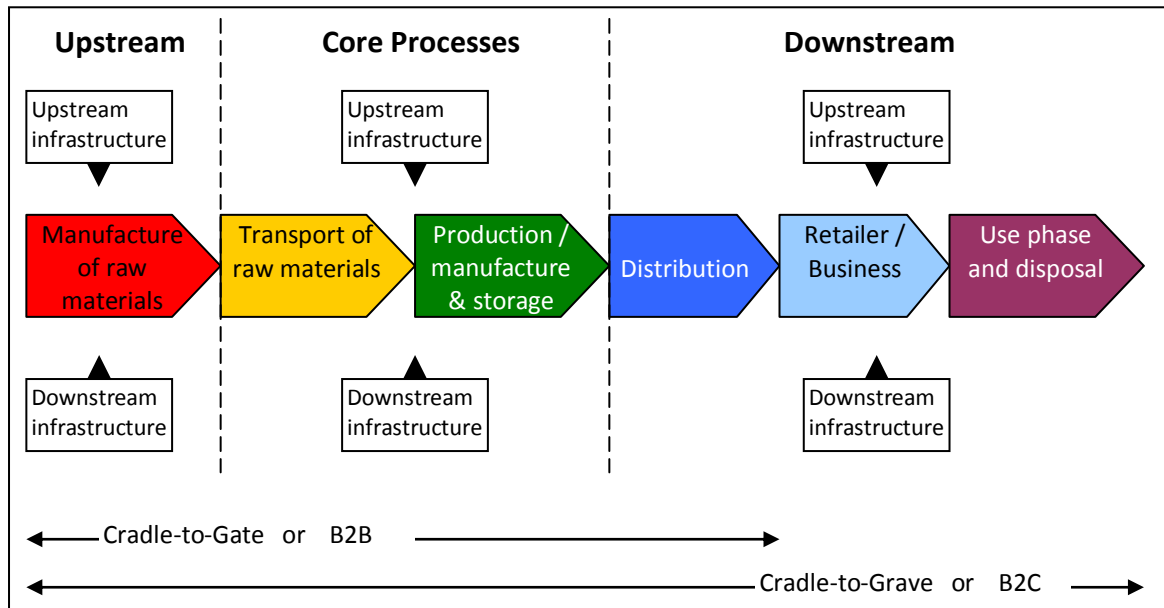

Summary of carboNZero certification:

Spicers Paper, a division of Paperlinx (NZ) Limited
9lives coated paper

Scope and boundary – the product carbon footprint is for “business-to-business (cradle-to-gate)” scope.

Figure 1: Life cycle phases for product.

The diagram below shows the life cycle diagram used for describing the greenhouse gas emissions associated with 9lives coated paper, and provides an overview of what unit processes were included in the product carbon footprint.