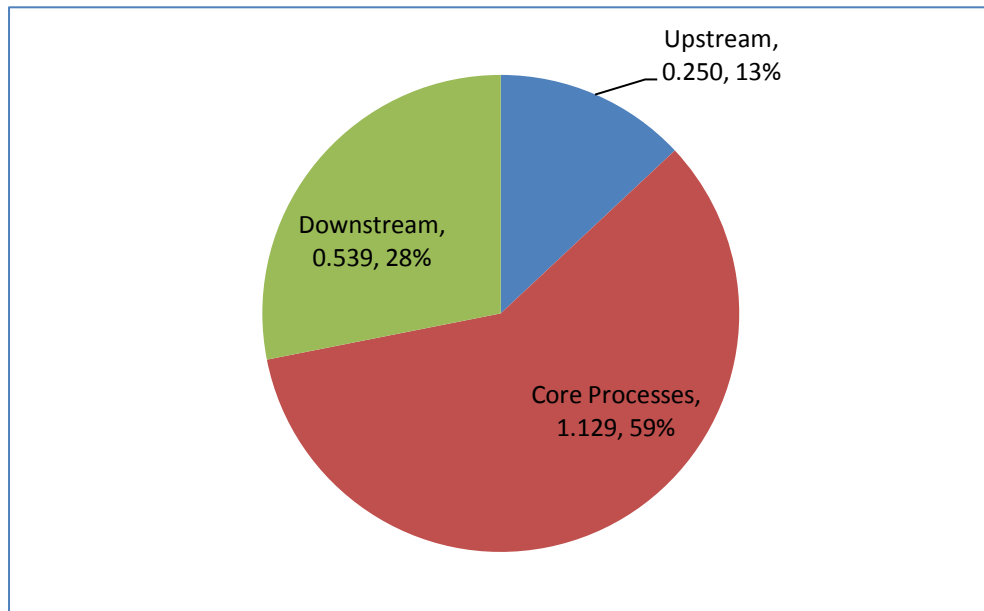

## Summary of carboNZero certification:

Spicers Paper, a division of Paperlinx (NZ) Limited  
9lives coated paper

Figure 3: GHG emissions (tCO<sub>2</sub>e/tonne) by life cycle stage – Sora Mill

Figure 4: GHG emissions (tCO<sub>2</sub>e/tonne) by life cycle stage – Avezzano Mill