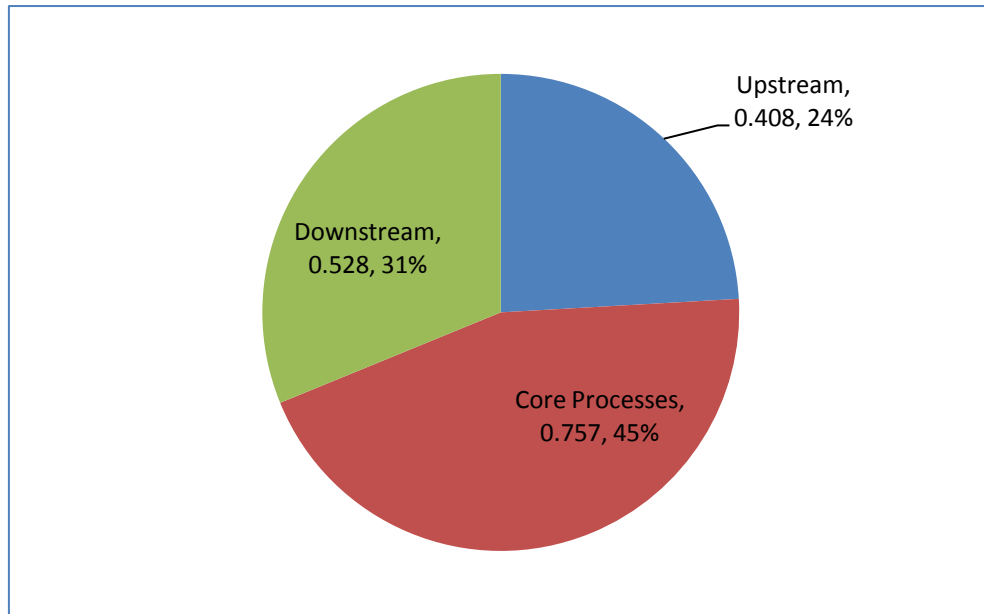

## Summary of carboNZero certification:

Spicers Paper, a division of Paperlinx (NZ) Limited  
9lives coated paper

Figure 3: GHG emissions (tCO<sub>2</sub>e/tonne) by life cycle stage – Sora Mill

Figure 4: GHG emissions (tCO<sub>2</sub>e/tonne) by life cycle stage – Avezzano Mill